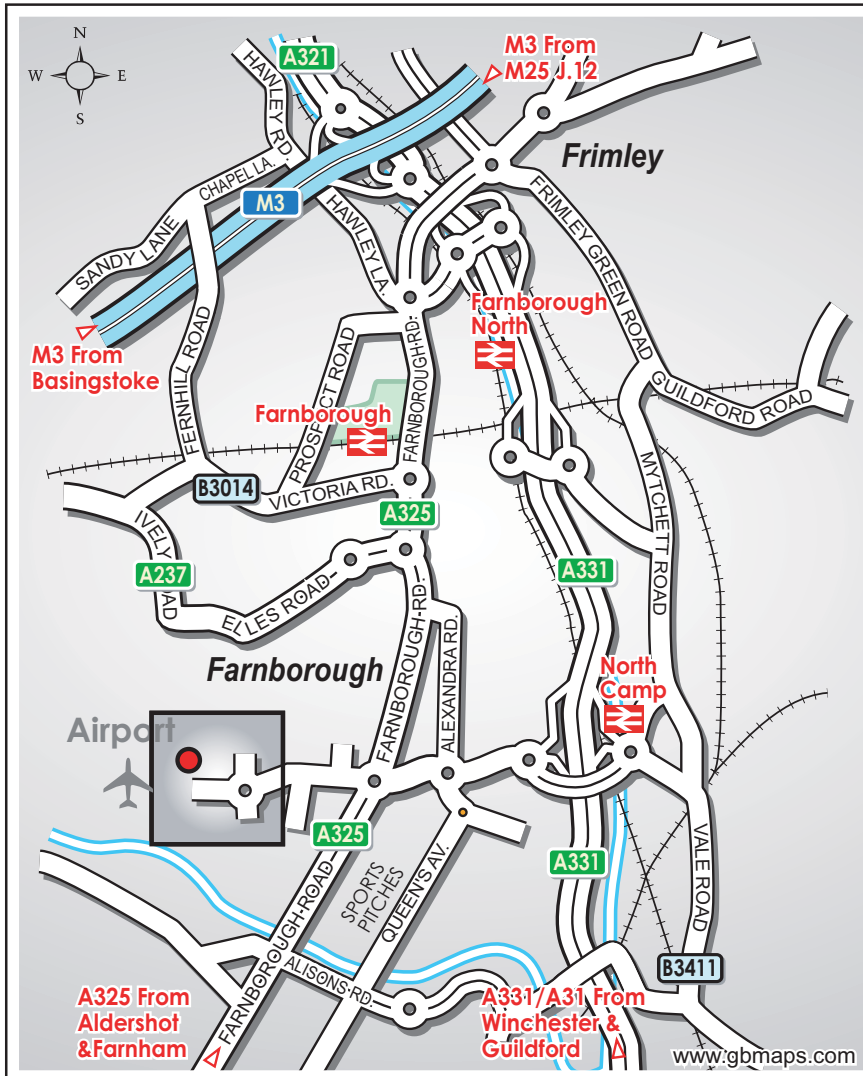

E-TEC UK Map & Directions

By Rail:

Nearest railway stations are:

- North Camp
(from Reading / Guildford)
- Farnborough Main
(from London Waterloo / Basingstoke and the South)

For train times visit:
www.nationalrail.co.uk

From M3 Junction 4:

At Junction 4, exit towards Guildford / Camberley / Farnborough / Aldershot / A331.

- From M3 Northbound, at the roundabout, take the 2nd exit onto A331. Continue straight over the second roundabout and along the A331.
- From M3 Southbound, at the roundabout, take the 2nd exit along the A331.

Take the A3011 exit toward Farnborough / Ash Vale / B3411. At the roundabout, take the 4th exit onto Holly Bush Lane / A3011 heading to Aldershot / Farnborough. Take the 1st exit at the next roundabout and continue along the A3011. At the St. Albans roundabout take the 2nd exit and continue past Rushmoor Fire Station on your left. At the Queens roundabout, take the 2nd exit onto Government House Road (signposted Aerospace Centre). Continue onto Aerospace Boulevard, carry on straight over the roundabout and turn right onto Hercules Way. Our offices can be found on the third left at the end of the road; our warehouse is on the first left.